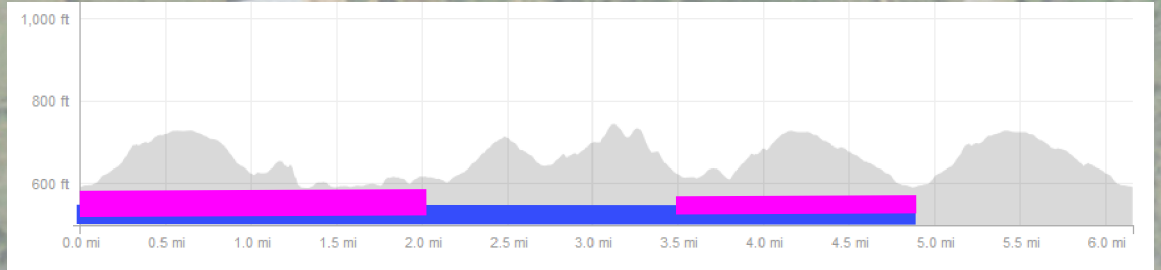

30k Race Route

3x Big (Blue) Lap First
1x Pink Lap Last

Legend

-  Turnaround
-  Race Course Aid Stations
-  Pancakes & Live Music
-  Limited Public Parking
-  Start / Finish Line
-  Spring Lake Trails

BIGFOOT