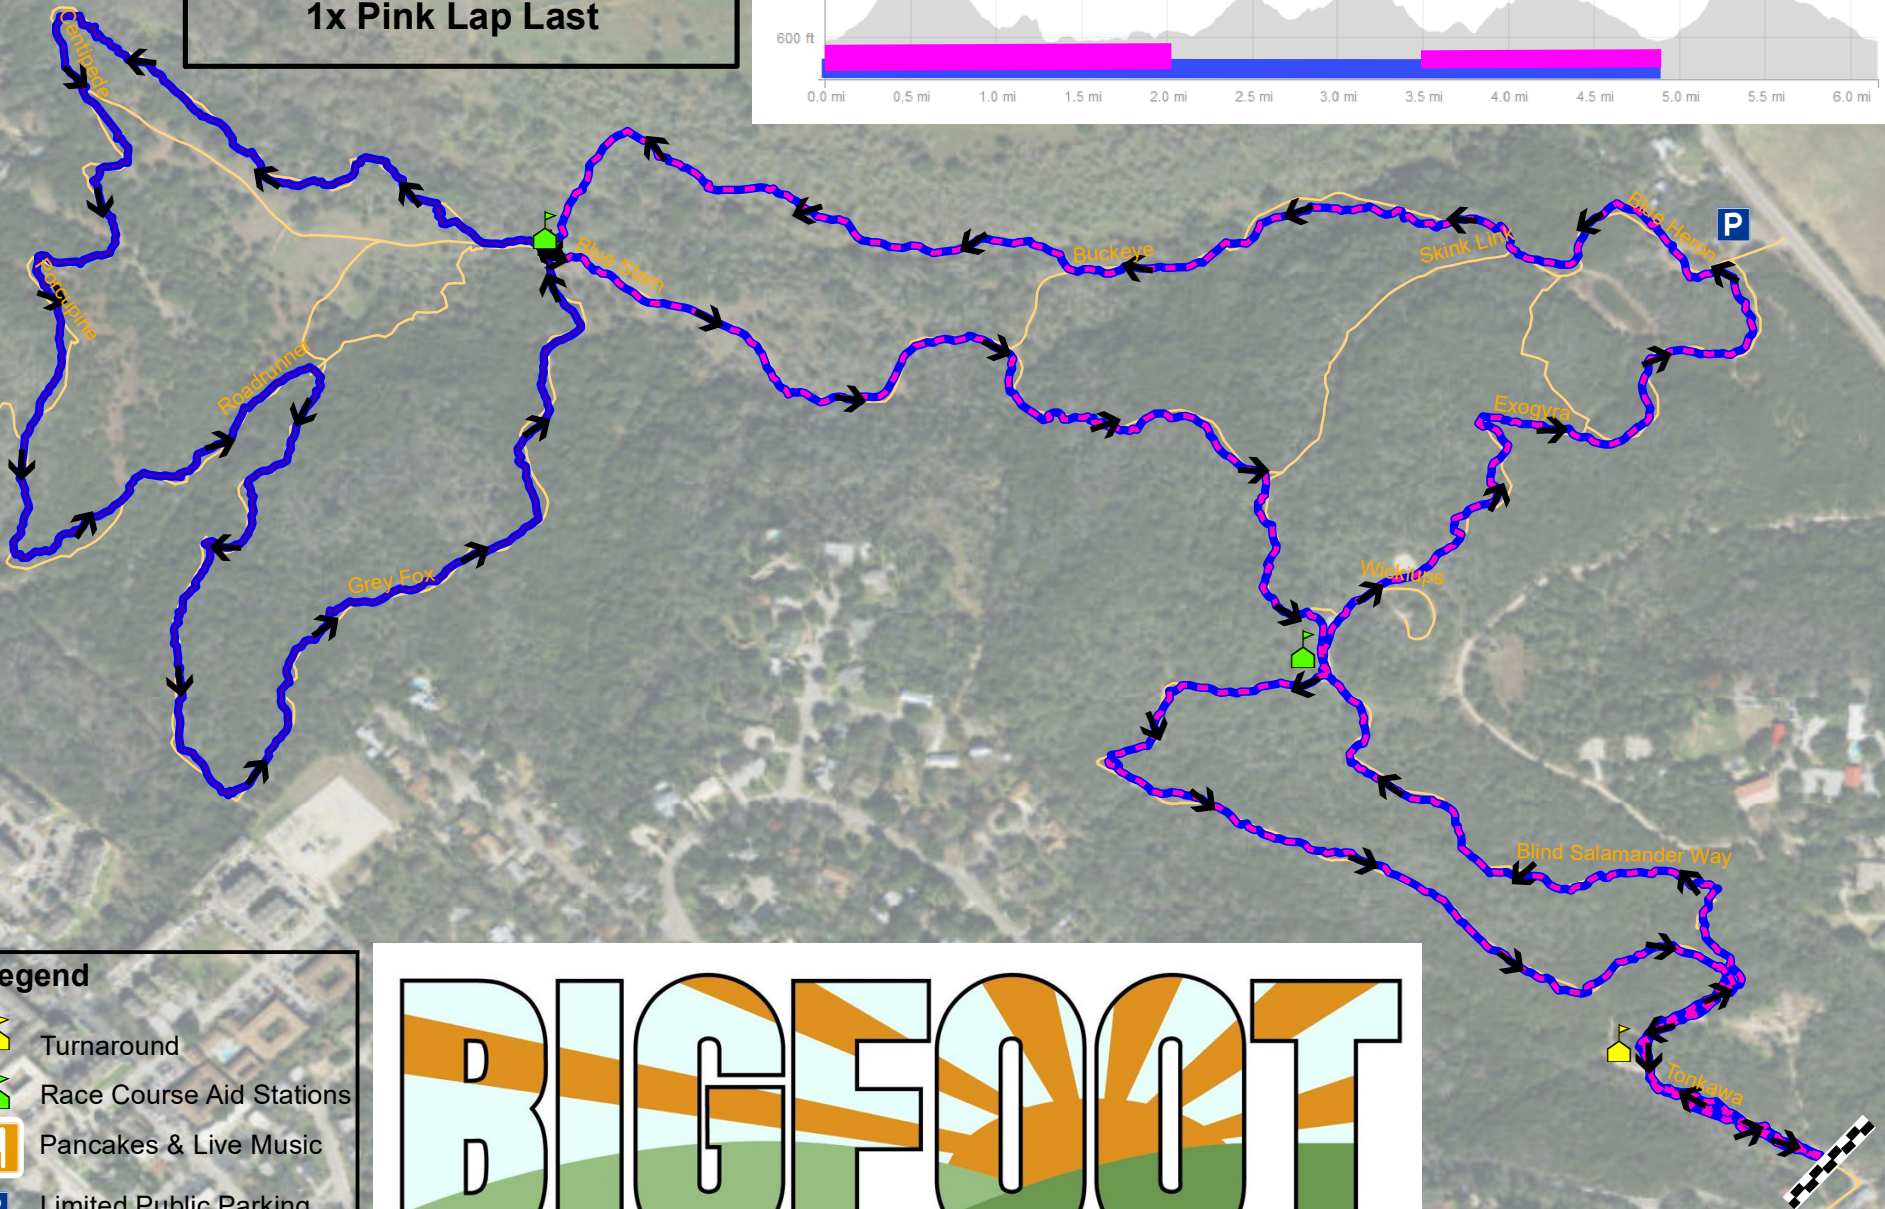

30k Race Route

3x Big (Blue) Lap First
1x Pink Lap Last

Legend

-  Turnaround
-  Race Course Aid Stations
-  Pancakes & Live Music
-  Limited Public Parking
-  Start / Finish Line
-  Spring Lake Trails

BIGFOOT

TRAIL RACE | back on my feet!

Graphics, CNES/Airbus DS, USDA, S, AEX,

Getmapping, Aerogrid, IGN, IGP, swisstopo, and the GIS User Community