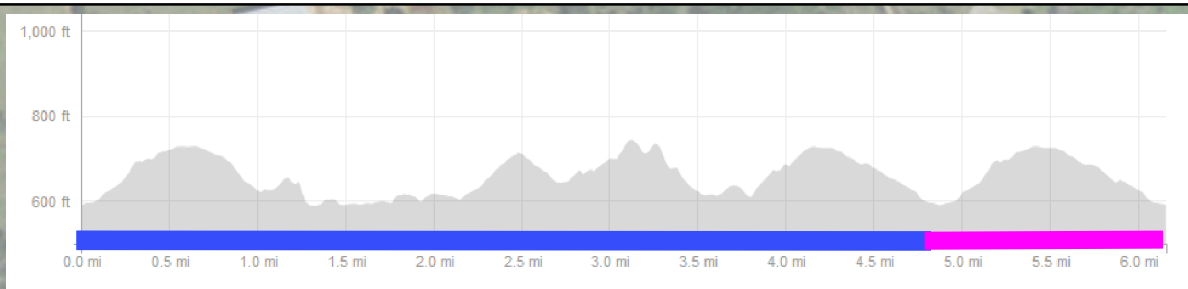

10k Race Route

1x Big (Blue) Lap First
1x Pink Lap Last

Legend

- Turnaround
- Race Course Aid Stations
- Pancakes & Live Music
- Limited Public Parking
- Start / Finish Line
- Spring Lake Trails

BIGFOOT

TRAIL RACE | back on my feet!