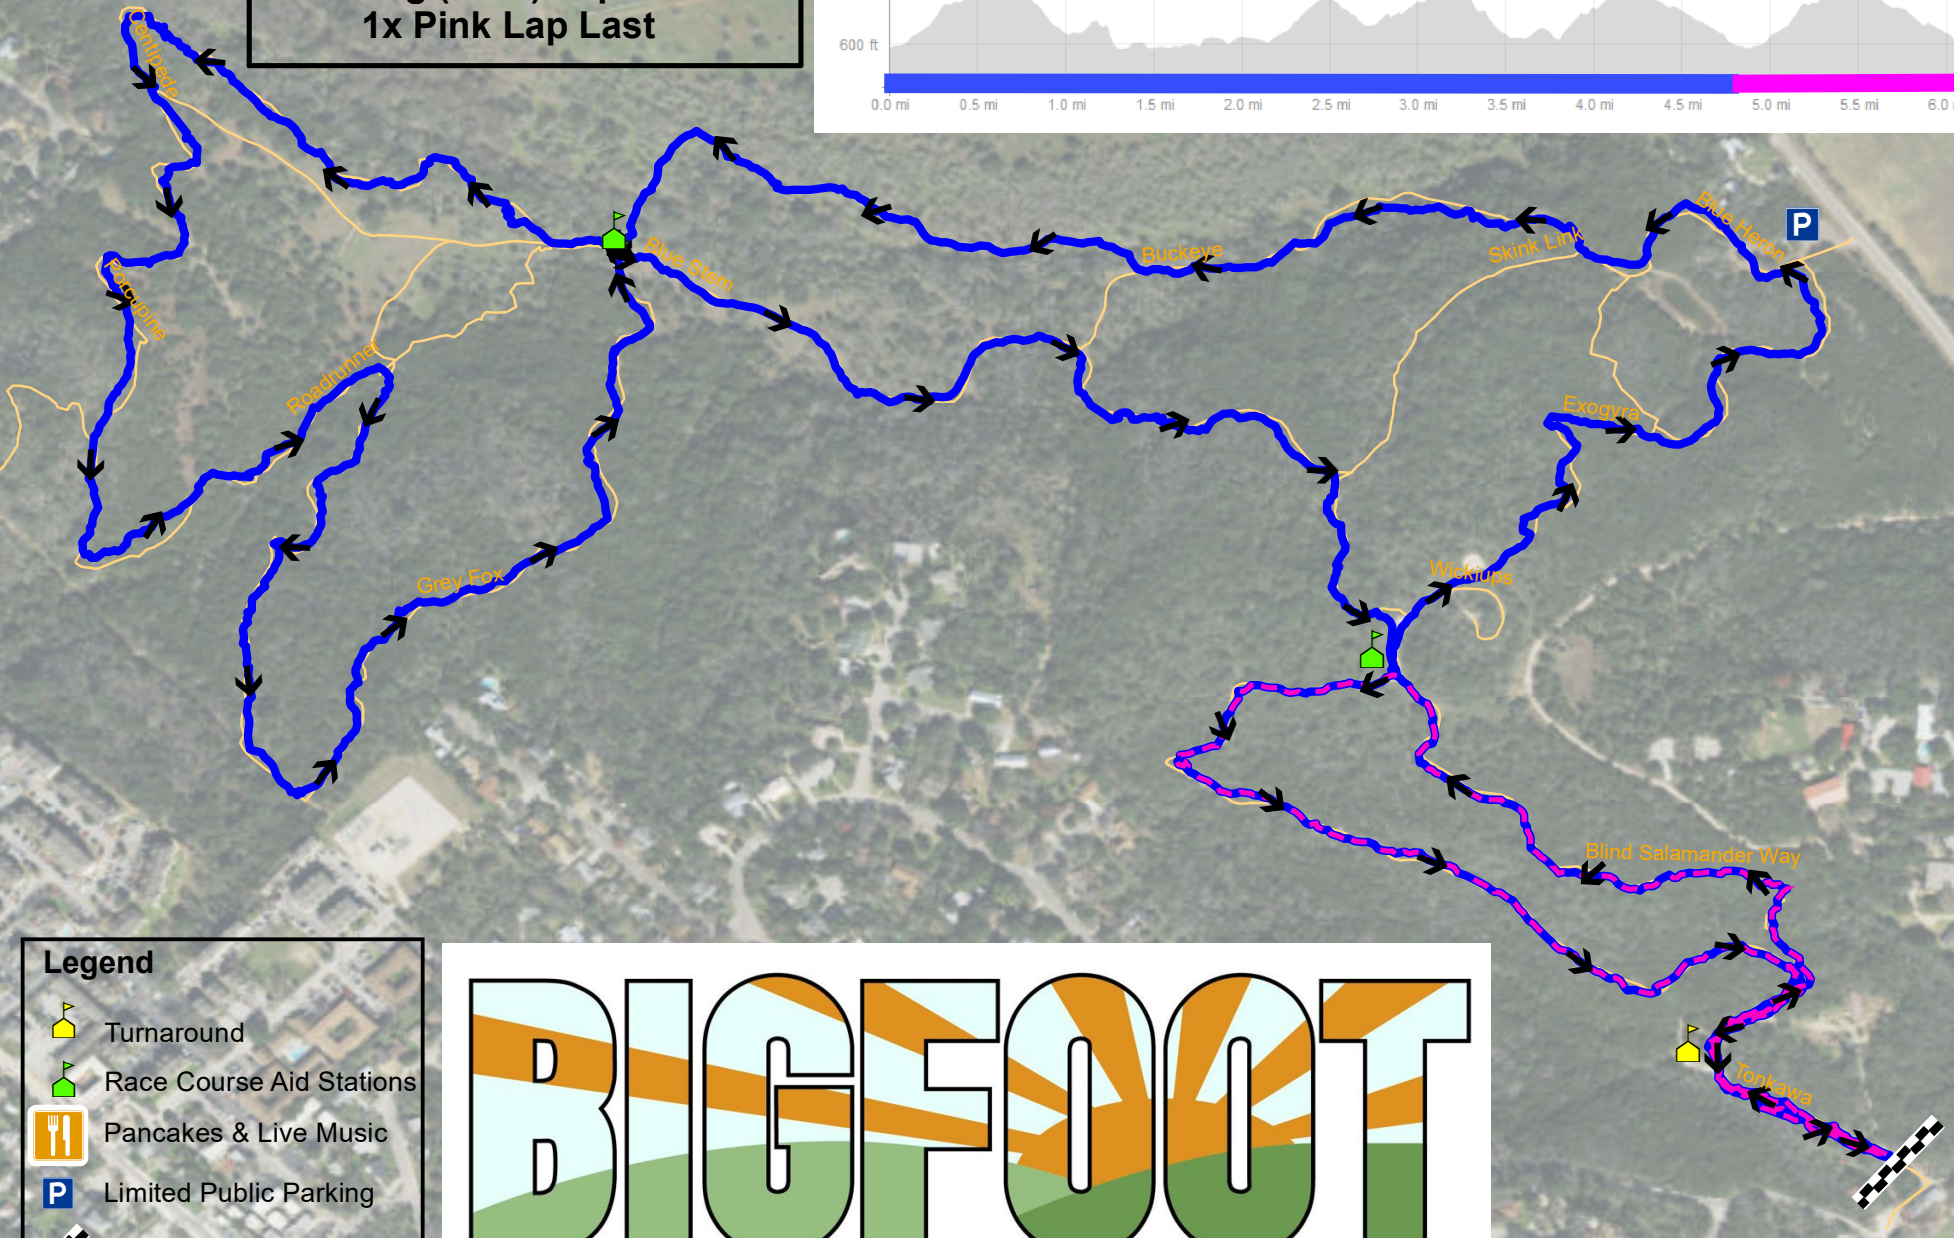

10k Race Route

1x Big (Blue) Lap First
1x Pink Lap Last

Legend

- Turnaround
- Race Course Aid Stations
- Pancakes & Live Music
- Limited Public Parking
- Start / Finish Line
- Spring Lake Trails

BIGFOOT

TRAIL RACE | back on my feet!