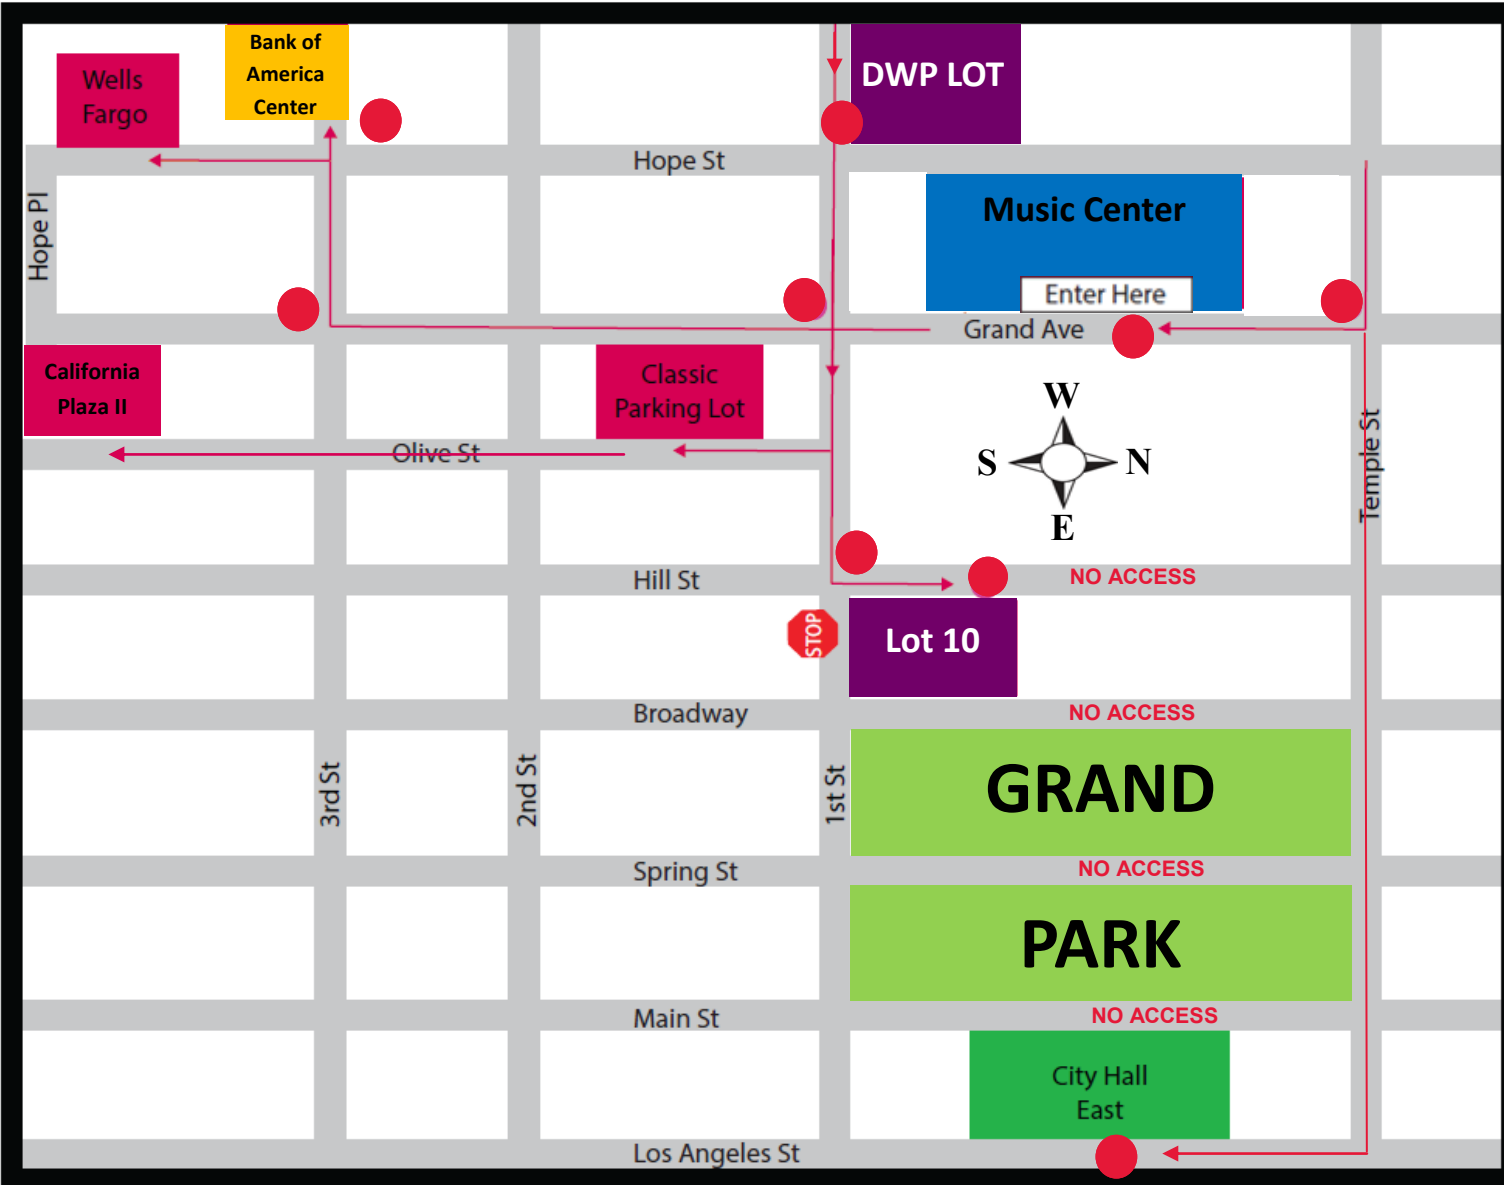

AIDS Walk Los Angeles Master Participant Parking Plan

MAP KEY

General Public FREE
Bank of America Center
333 South Hope St.
 Participants parking at Bank of America Center will travel eastbound on Temple, turn right on Grand, and then right on 3rd Ave to access this lot.

General Public PAID
Wells Fargo Center
330 South Hope St.
 Participants parking at Wells Fargo Center will travel eastbound on Temple, turn right on Grand, and then right on 3rd Ave to access this lot.

Volunteer Parking Only
Lot 10
Requires Pass for Entry
 Volunteers parking in Lot 10 off Hill St. will travel eastbound on First St. from Hope St and turn left onto Hill St.

DWP Lot
 Volunteers parking in the DWP Lot on First St. will travel eastbound on First St. and turn left into the lot just before Hope St.

ADA Parking, Media Parking, Walkers with Special Permission.
Requires Pass for Entry.
 Participants parking in Music Center will travel eastbound on Temple and turn right onto Grand Ave. Garage access will be on the right.