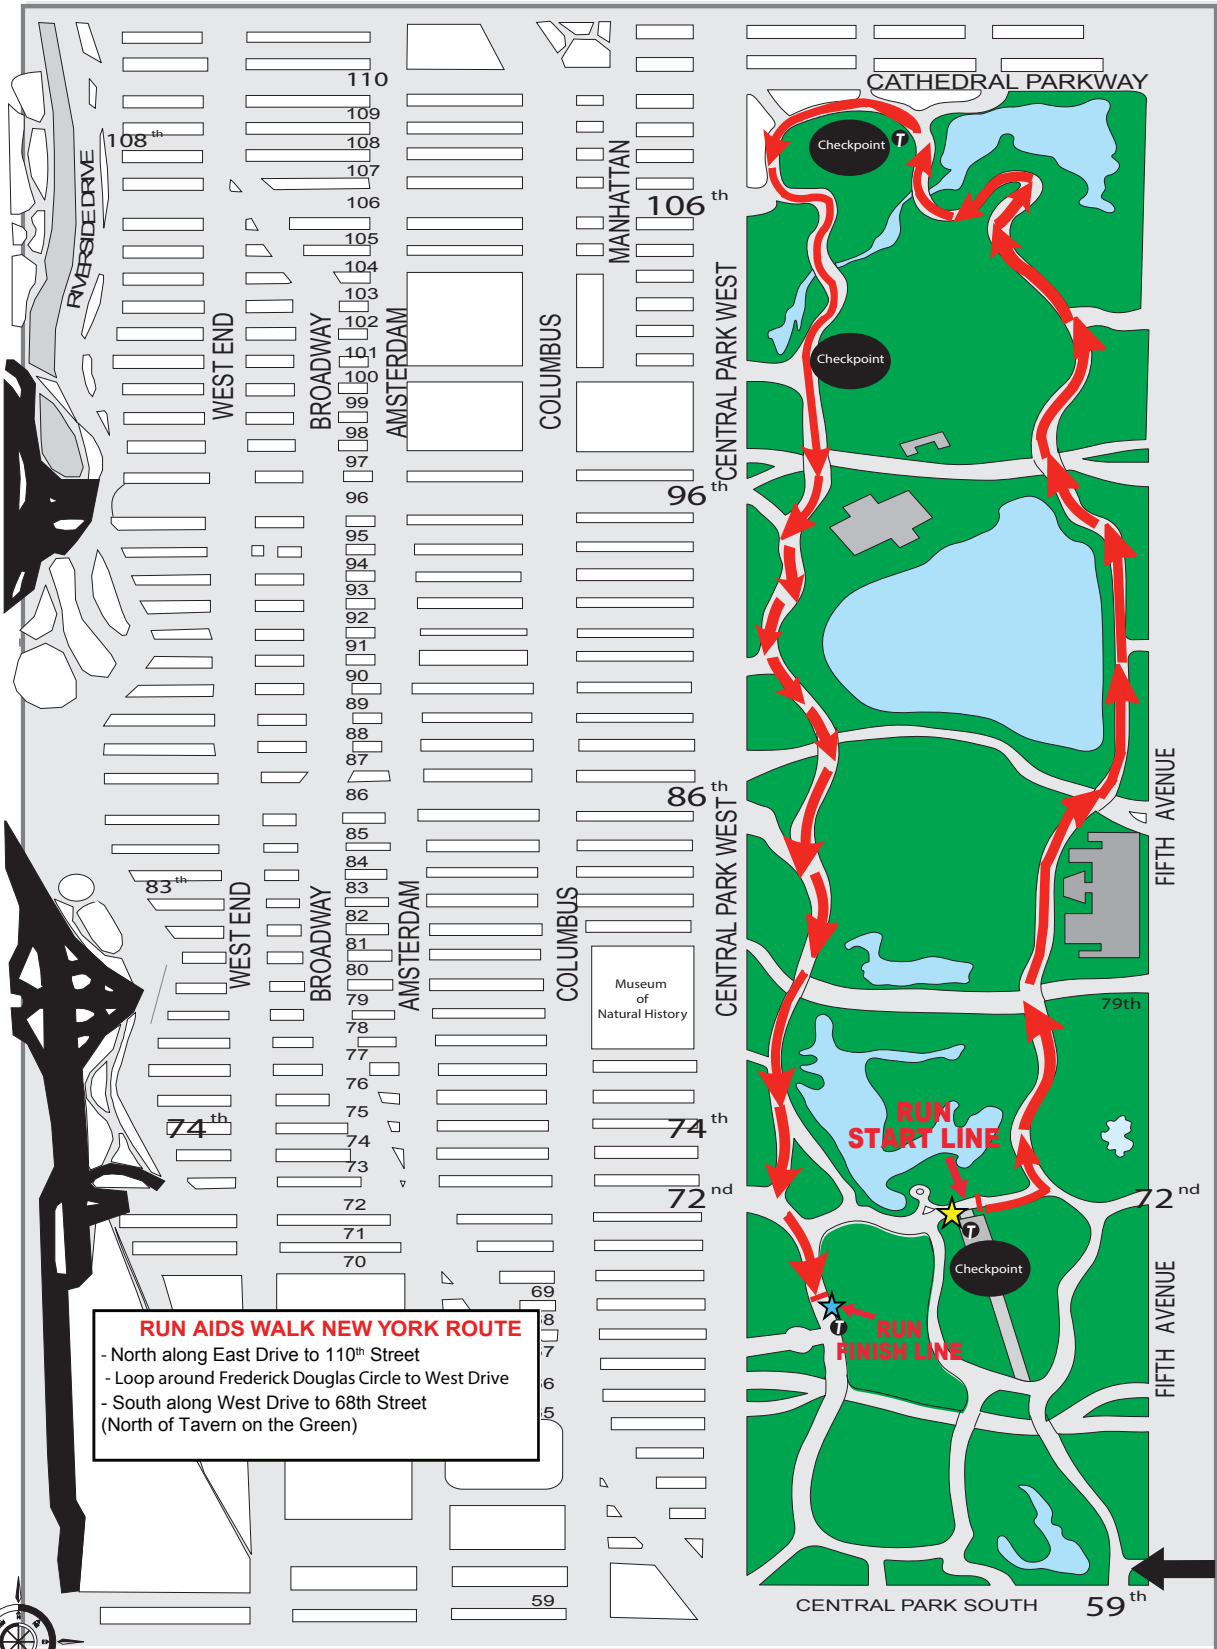

# AIDS WALK NEW YORK

## RUN ROUTE MAP

MAY 21 • CENTRAL PARK

**RUN AIDS WALK NEW YORK ROUTE**

- North along East Drive to 110<sup>th</sup> Street
- Loop around Frederick Douglas Circle to West Drive
- South along West Drive to 68<sup>th</sup> Street (North of Tavern on the Green)

**KEY**

- ★ Bag Check
- ★ Bag Pick-Up
- 🚻 Toilets

**Entrance**

Details in map are subject to change. Call (212) 807-9255 for more information.