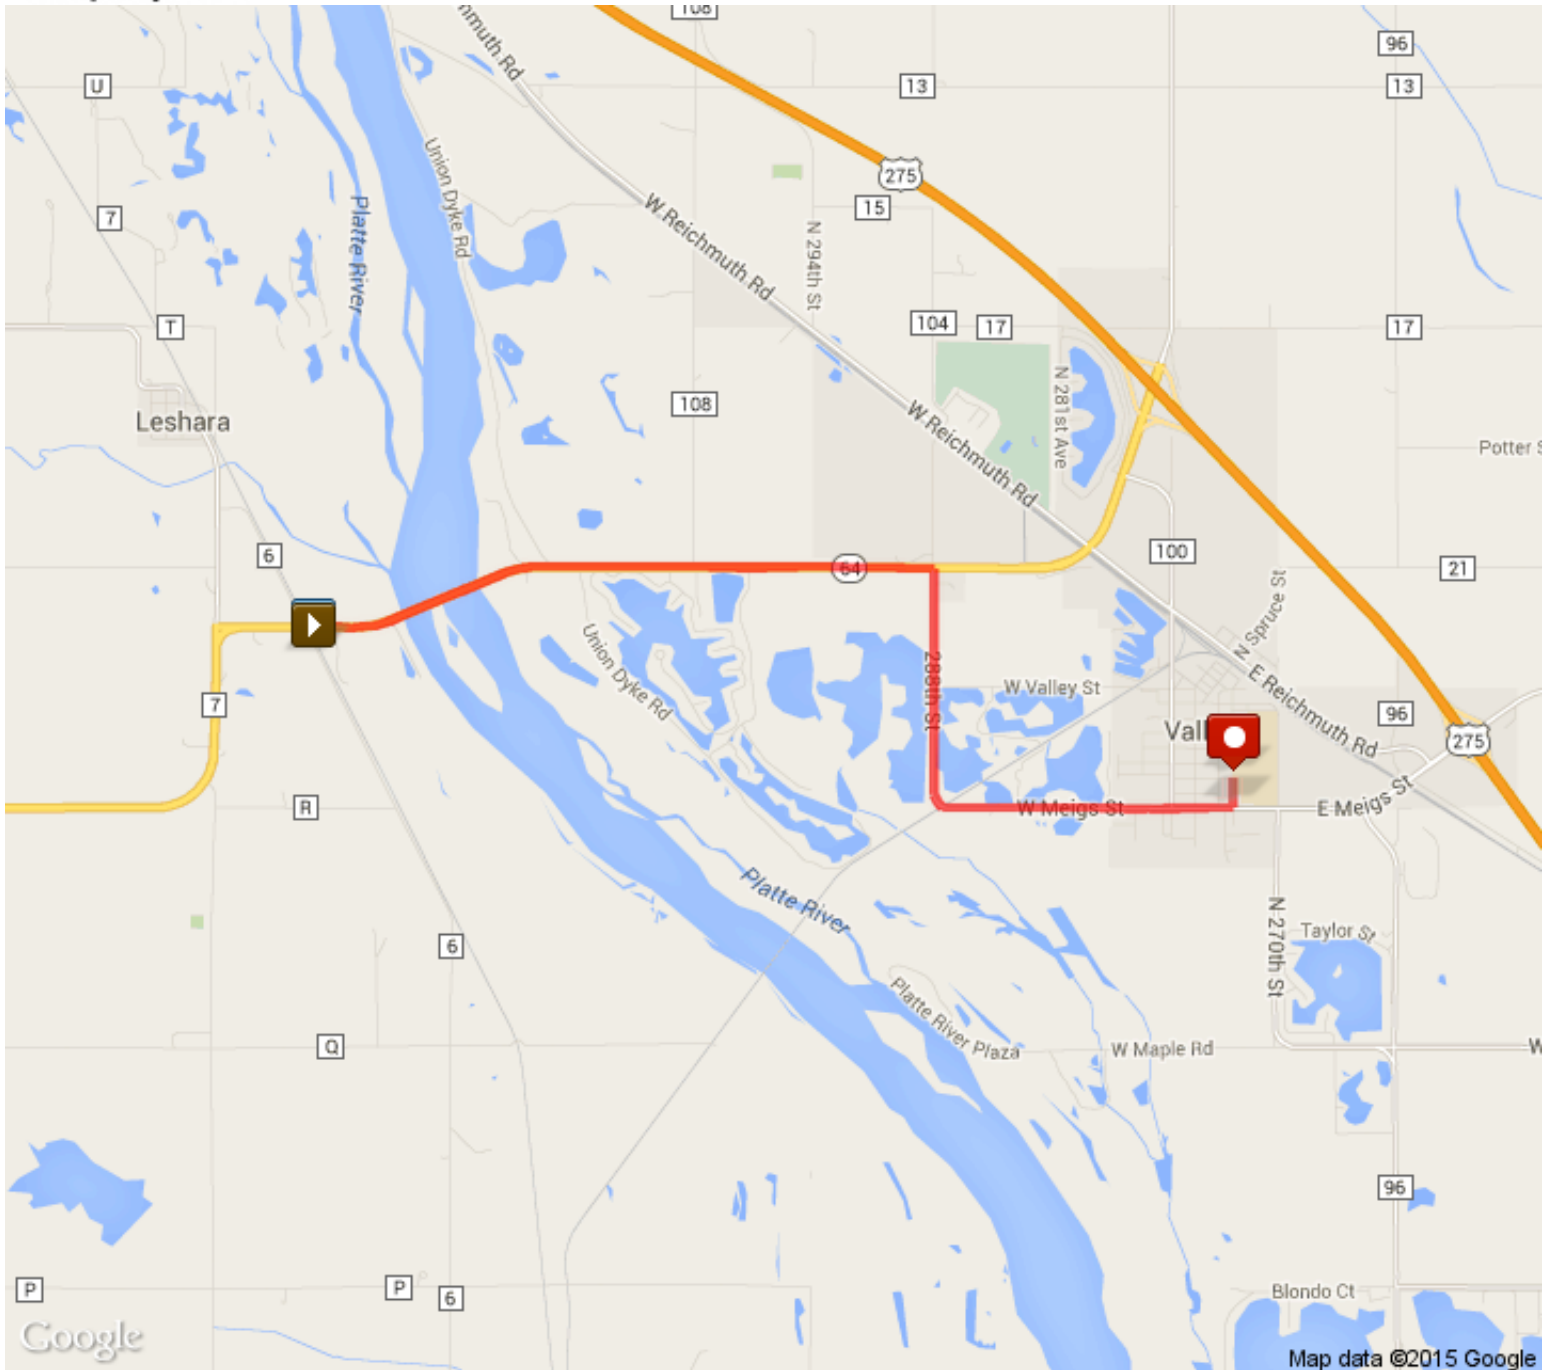

Rollin to Colon 10mi Route

Distance: 9.98 mi

Elevation: 24.87 ft (Max: 1,160.2 ft)

mapmyride

ELEVATION (ft)

Miles

Copyright (c) 2015 MapMyFitness Inc.