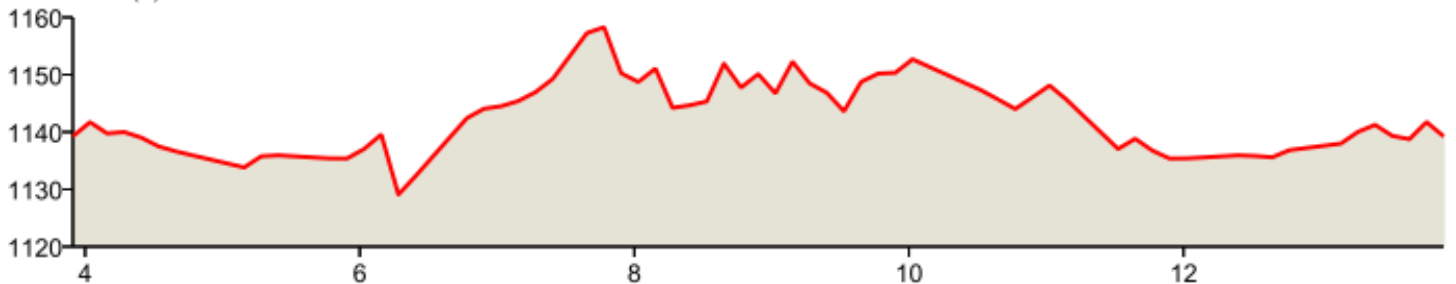

Rollin to Colon 10mi Route

Distance: 9.98 mi

Elevation: 24.87 ft (Max: 1,160.2 ft)

mapmyride

ELEVATION (ft)

Miles

Copyright (c) 2015 MapMyFitness Inc.