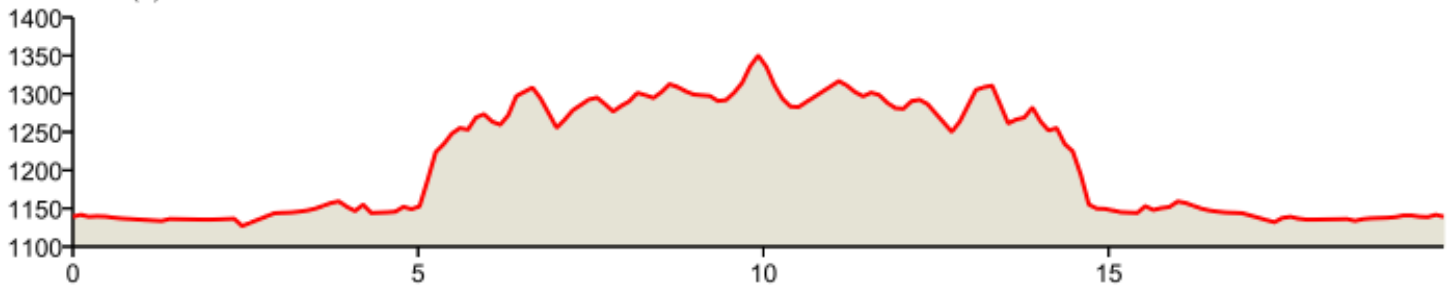

Rollin to Colon 20mi Route  
Distance: 19.85 mi  
Elevation: 185.25 ft (Max: 1,351.38 ft)

mapmyride

ELEVATION (ft)

Copyright (c) 2015 MapMyFitness Inc.