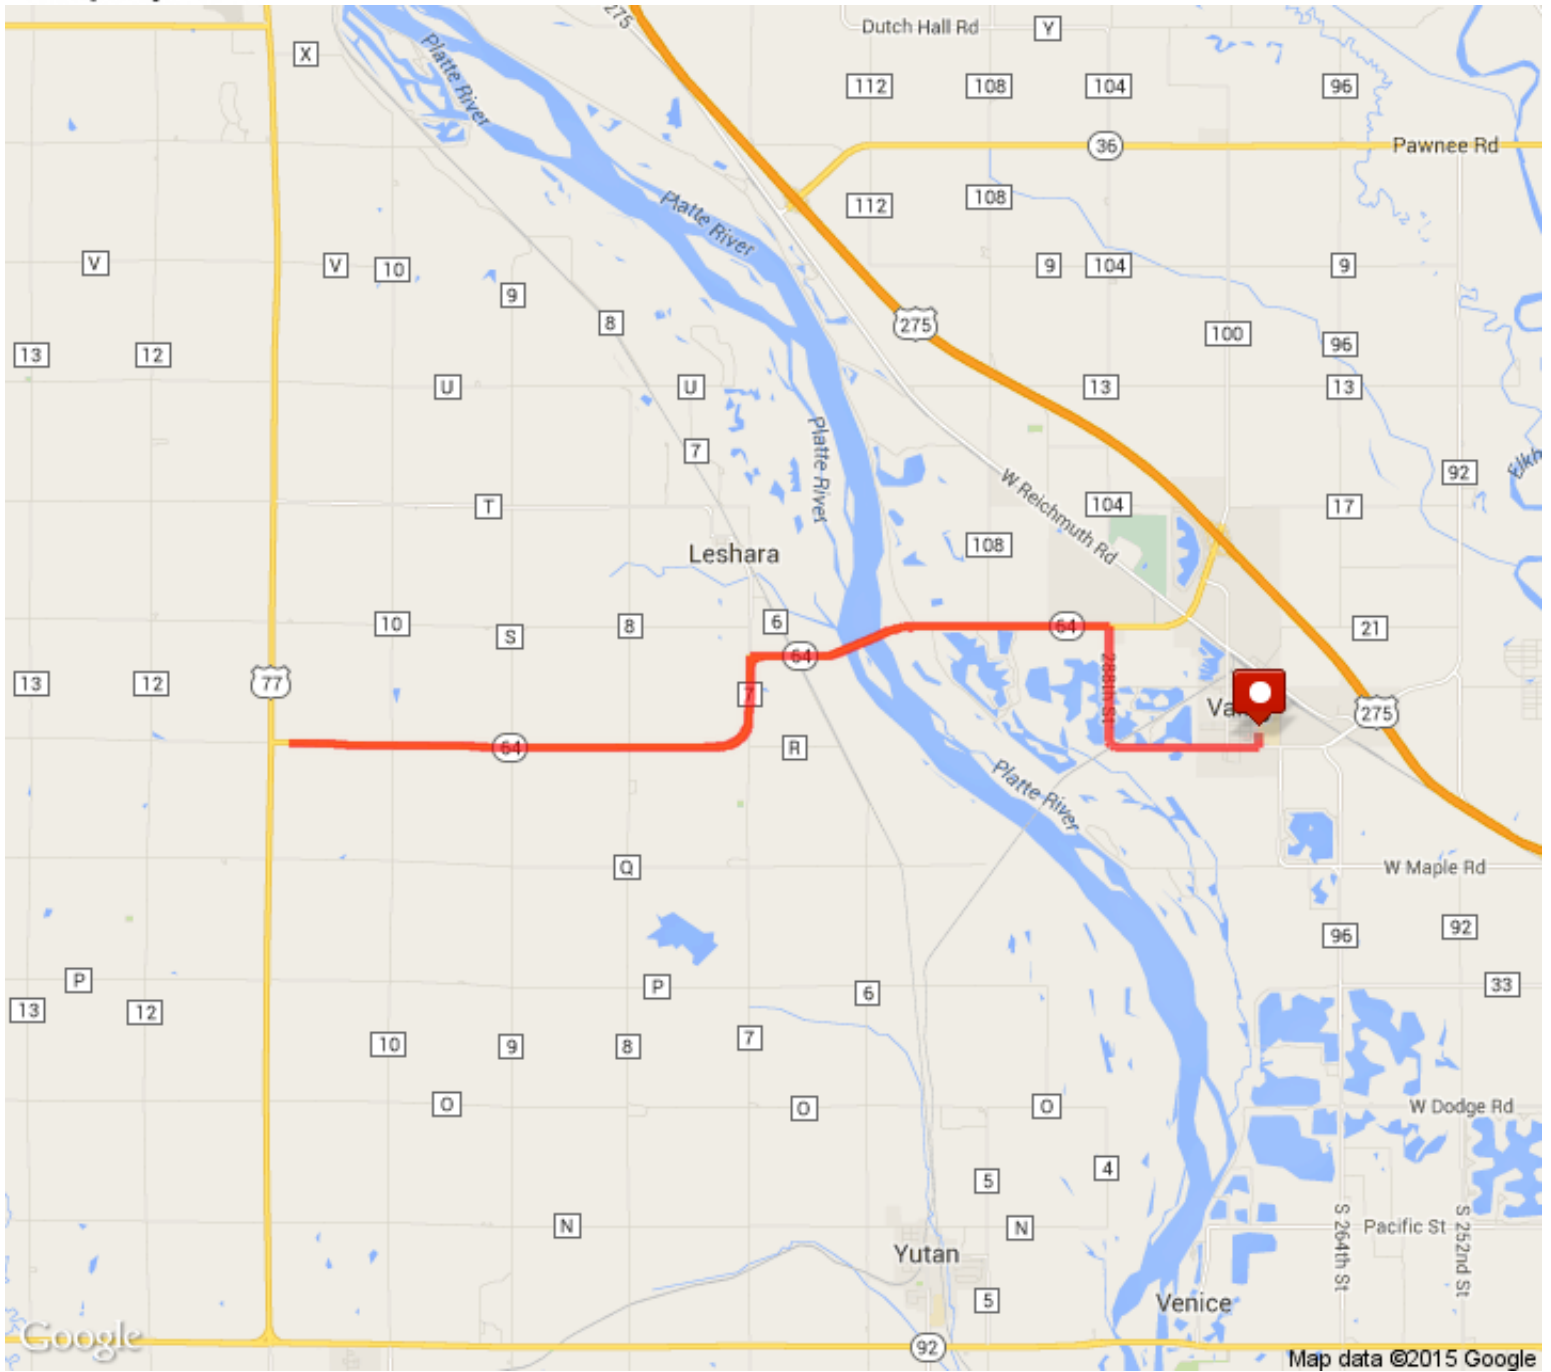

Rollin to Colon 20mi Route  
Distance: 19.85 mi  
Elevation: 185.25 ft (Max: 1,351.38 ft)

mapmyride

ELEVATION (ft)

Copyright (c) 2015 MapMyFitness Inc.