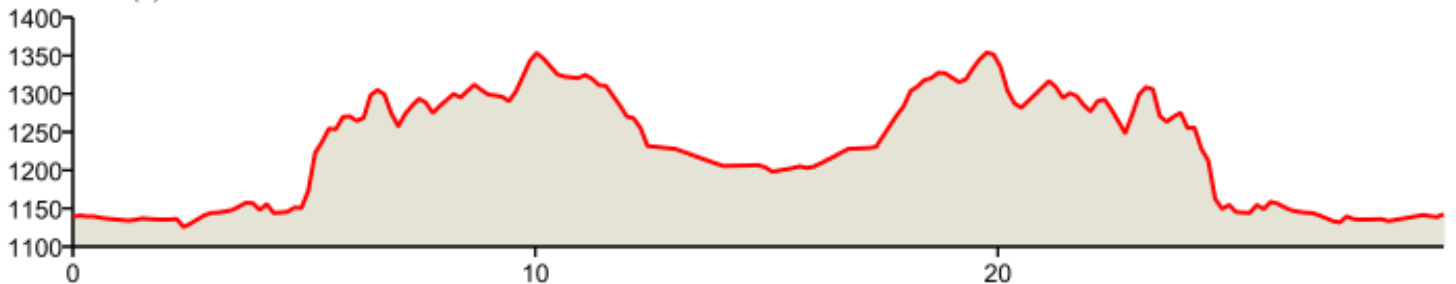

Rollin to Colon 30mi Route  
Distance: 29.64 mi  
Elevation: 677.62 ft (Max: 1,354.27 ft)

mapmyride

ELEVATION (ft)

Miles

Copyright (c) 2015 MapMyFitness Inc.