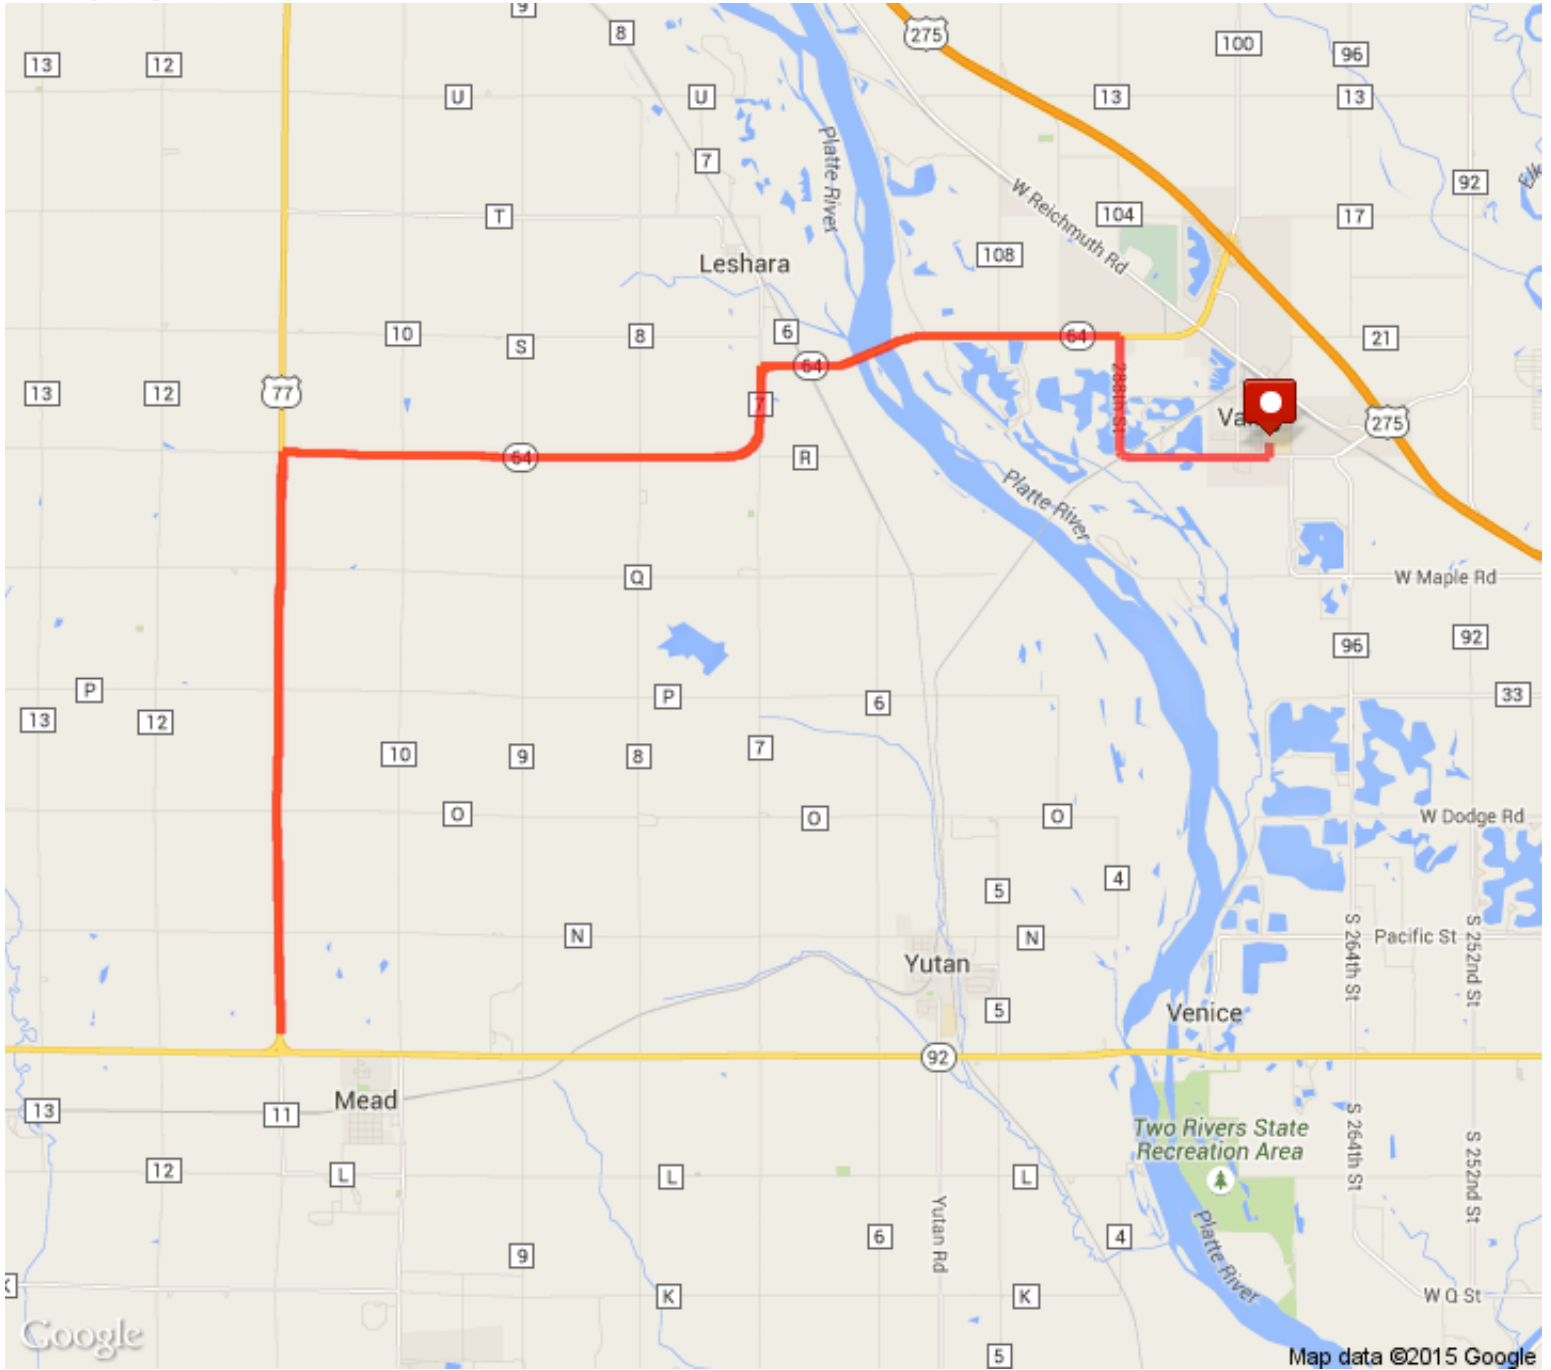

Rollin to Colon 30mi Route  
Distance: 29.64 mi  
Elevation: 677.62 ft (Max: 1,354.27 ft)

mapmyride

ELEVATION (ft)

Miles

Copyright (c) 2015 MapMyFitness Inc.