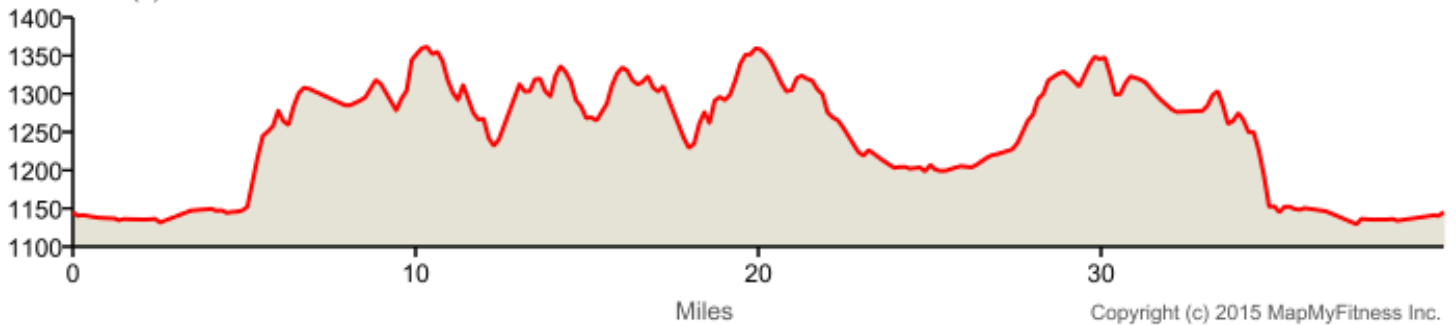

Rollin To Colon 40 Mile Route

Distance: 40.0 mi

Elevation: 982.97 ft (Max: 1,364.63 ft)

mapmyride

ELEVATION (ft)

Copyright (c) 2015 MapMyFitness Inc.