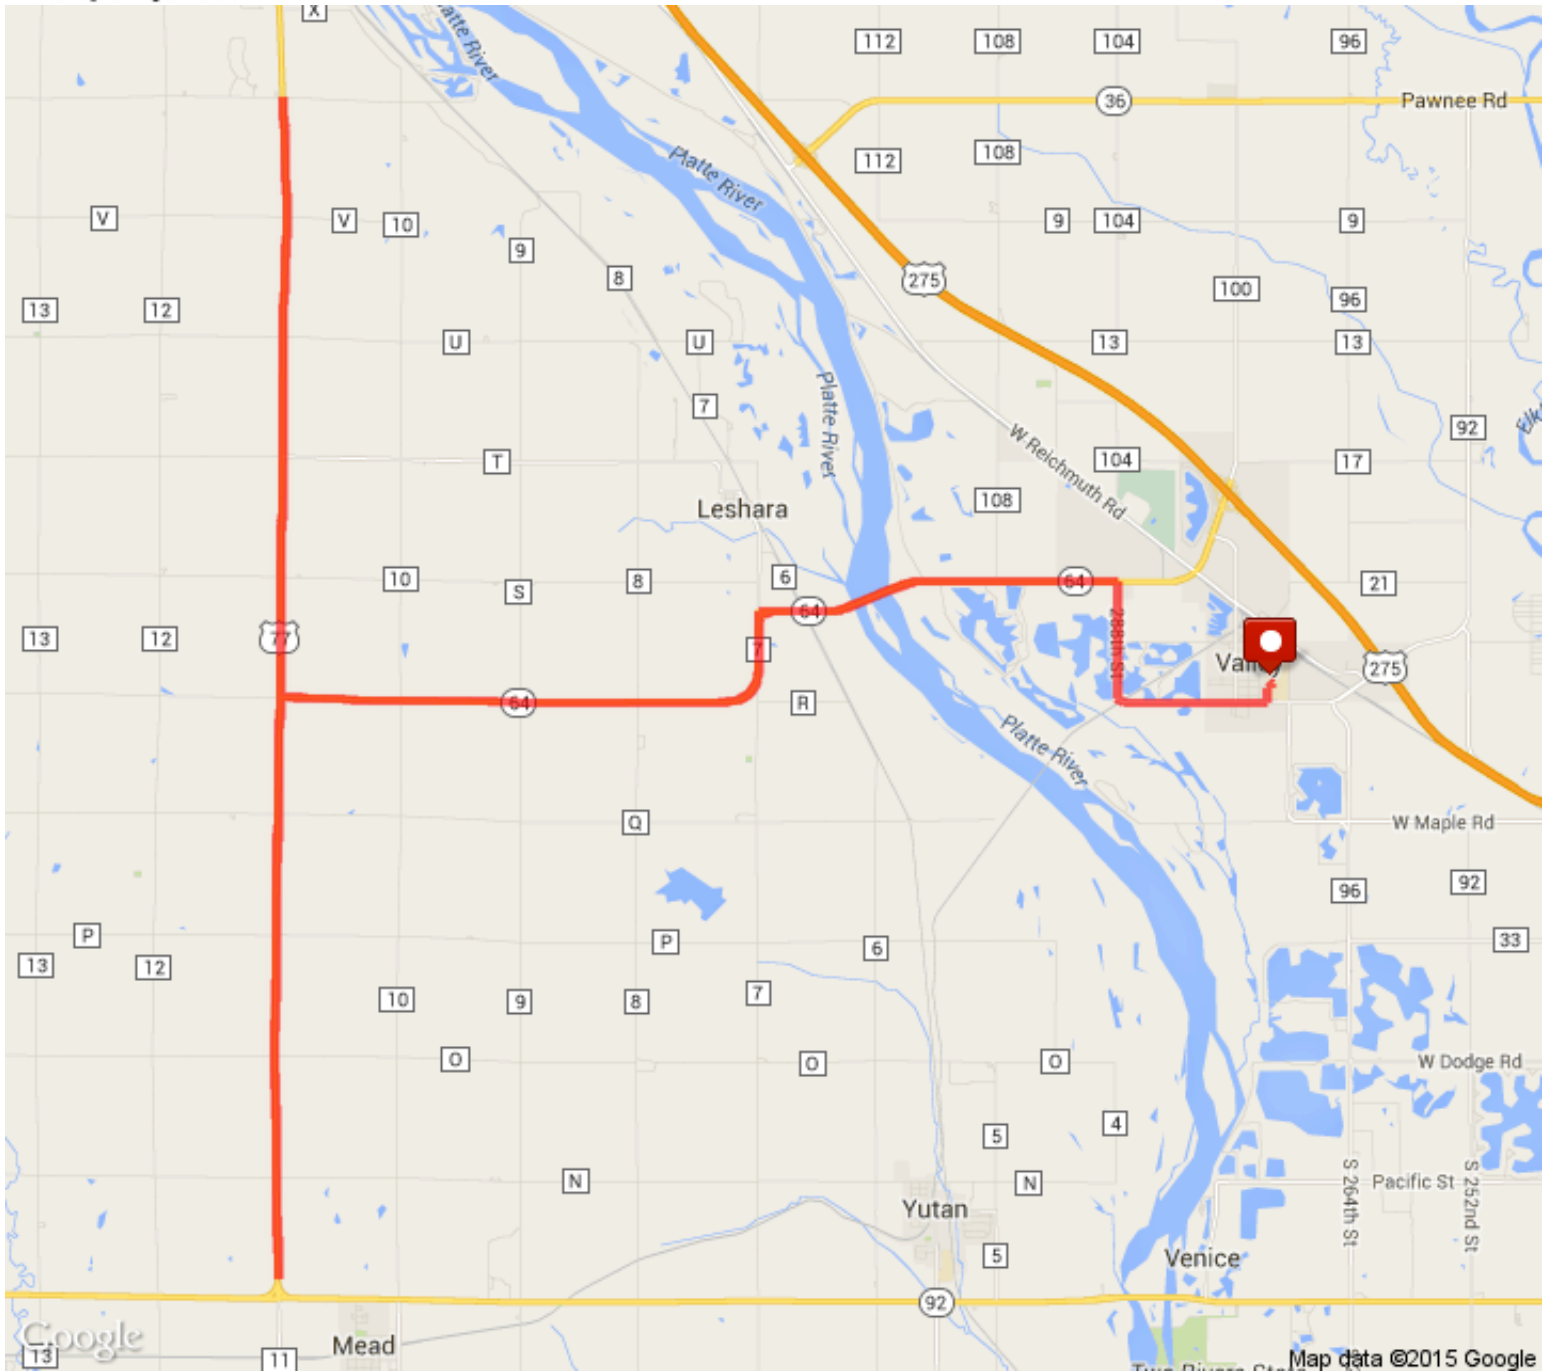

Rollin To Colon 40 Mile Route

Distance: 40.0 mi

Elevation: 982.97 ft (Max: 1,364.63 ft)

mapmyride

ELEVATION (ft)

Copyright (c) 2015 MapMyFitness Inc.