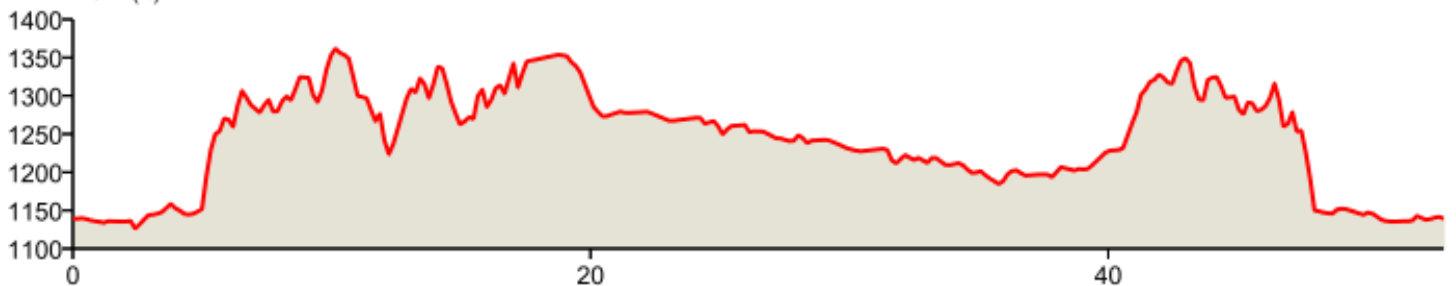

Rollin to Colon 53mi Route
Distance: 52.96 mi
Elevation: 527.35 ft (Max: 1,362.17 ft)

mapmyride

ELEVATION (ft)

Miles

Copyright (c) 2015 MapMyFitness Inc.