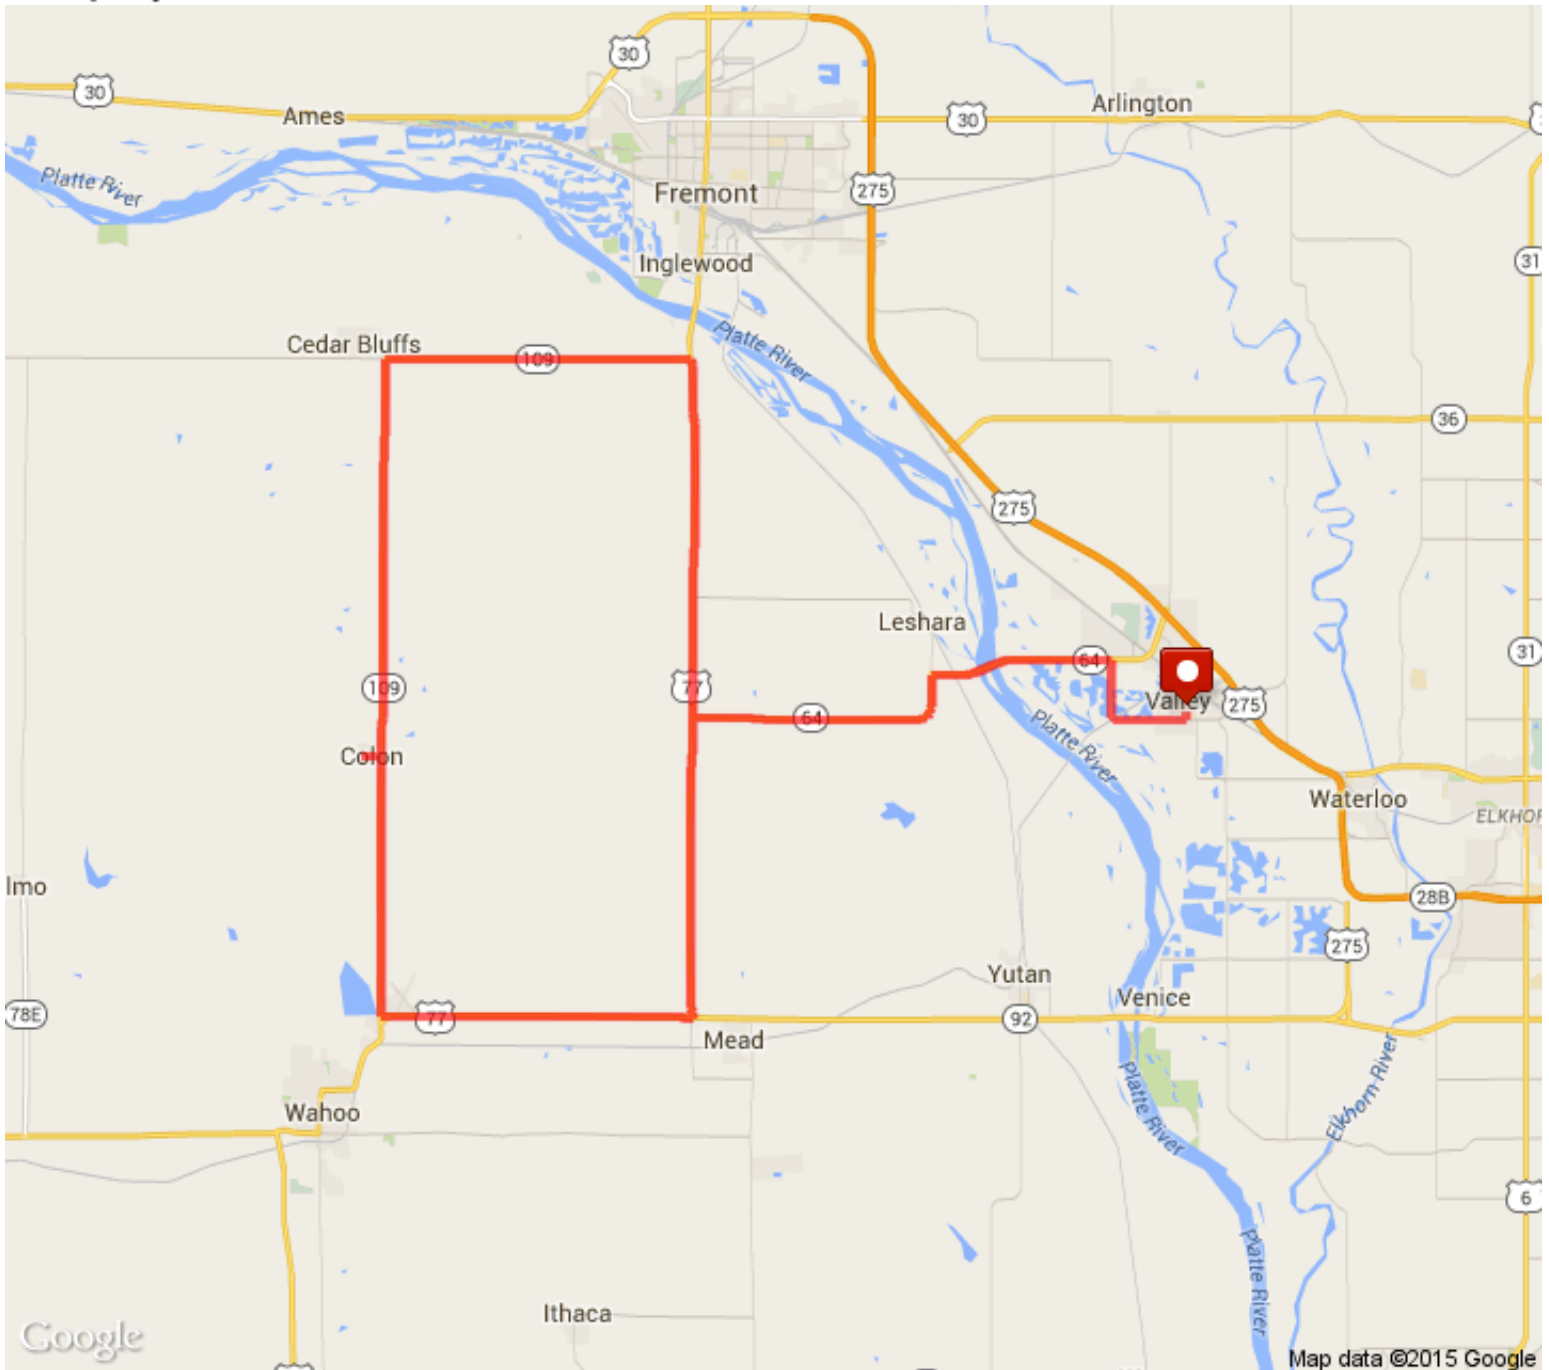

Rollin to Colon 53mi Route
Distance: 52.96 mi
Elevation: 527.35 ft (Max: 1,362.17 ft)

mapmyride

ELEVATION (ft)

Miles

Copyright (c) 2015 MapMyFitness Inc.