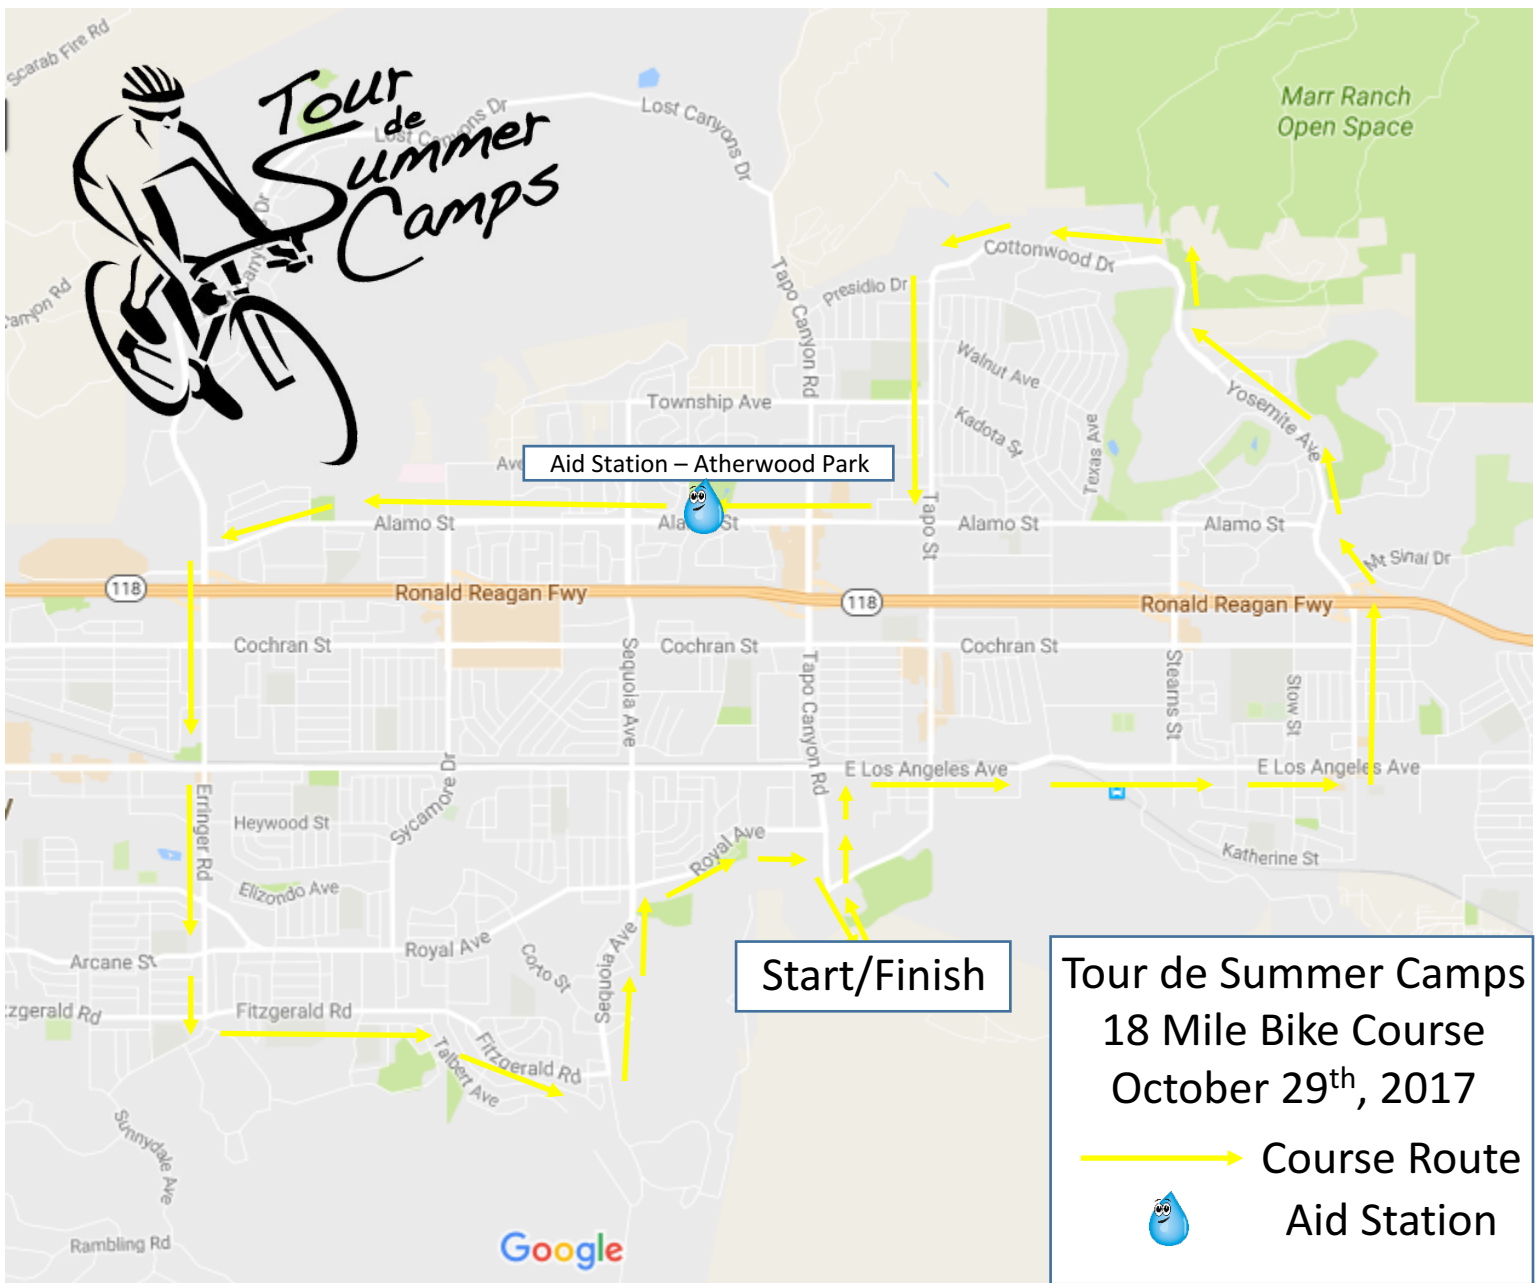

Tour de Summer Camps

Aid Station – Atherwood Park

Start/Finish

Tour de Summer Camps
18 Mile Bike Course
October 29th, 2017

→ Course Route
💧 Aid Station